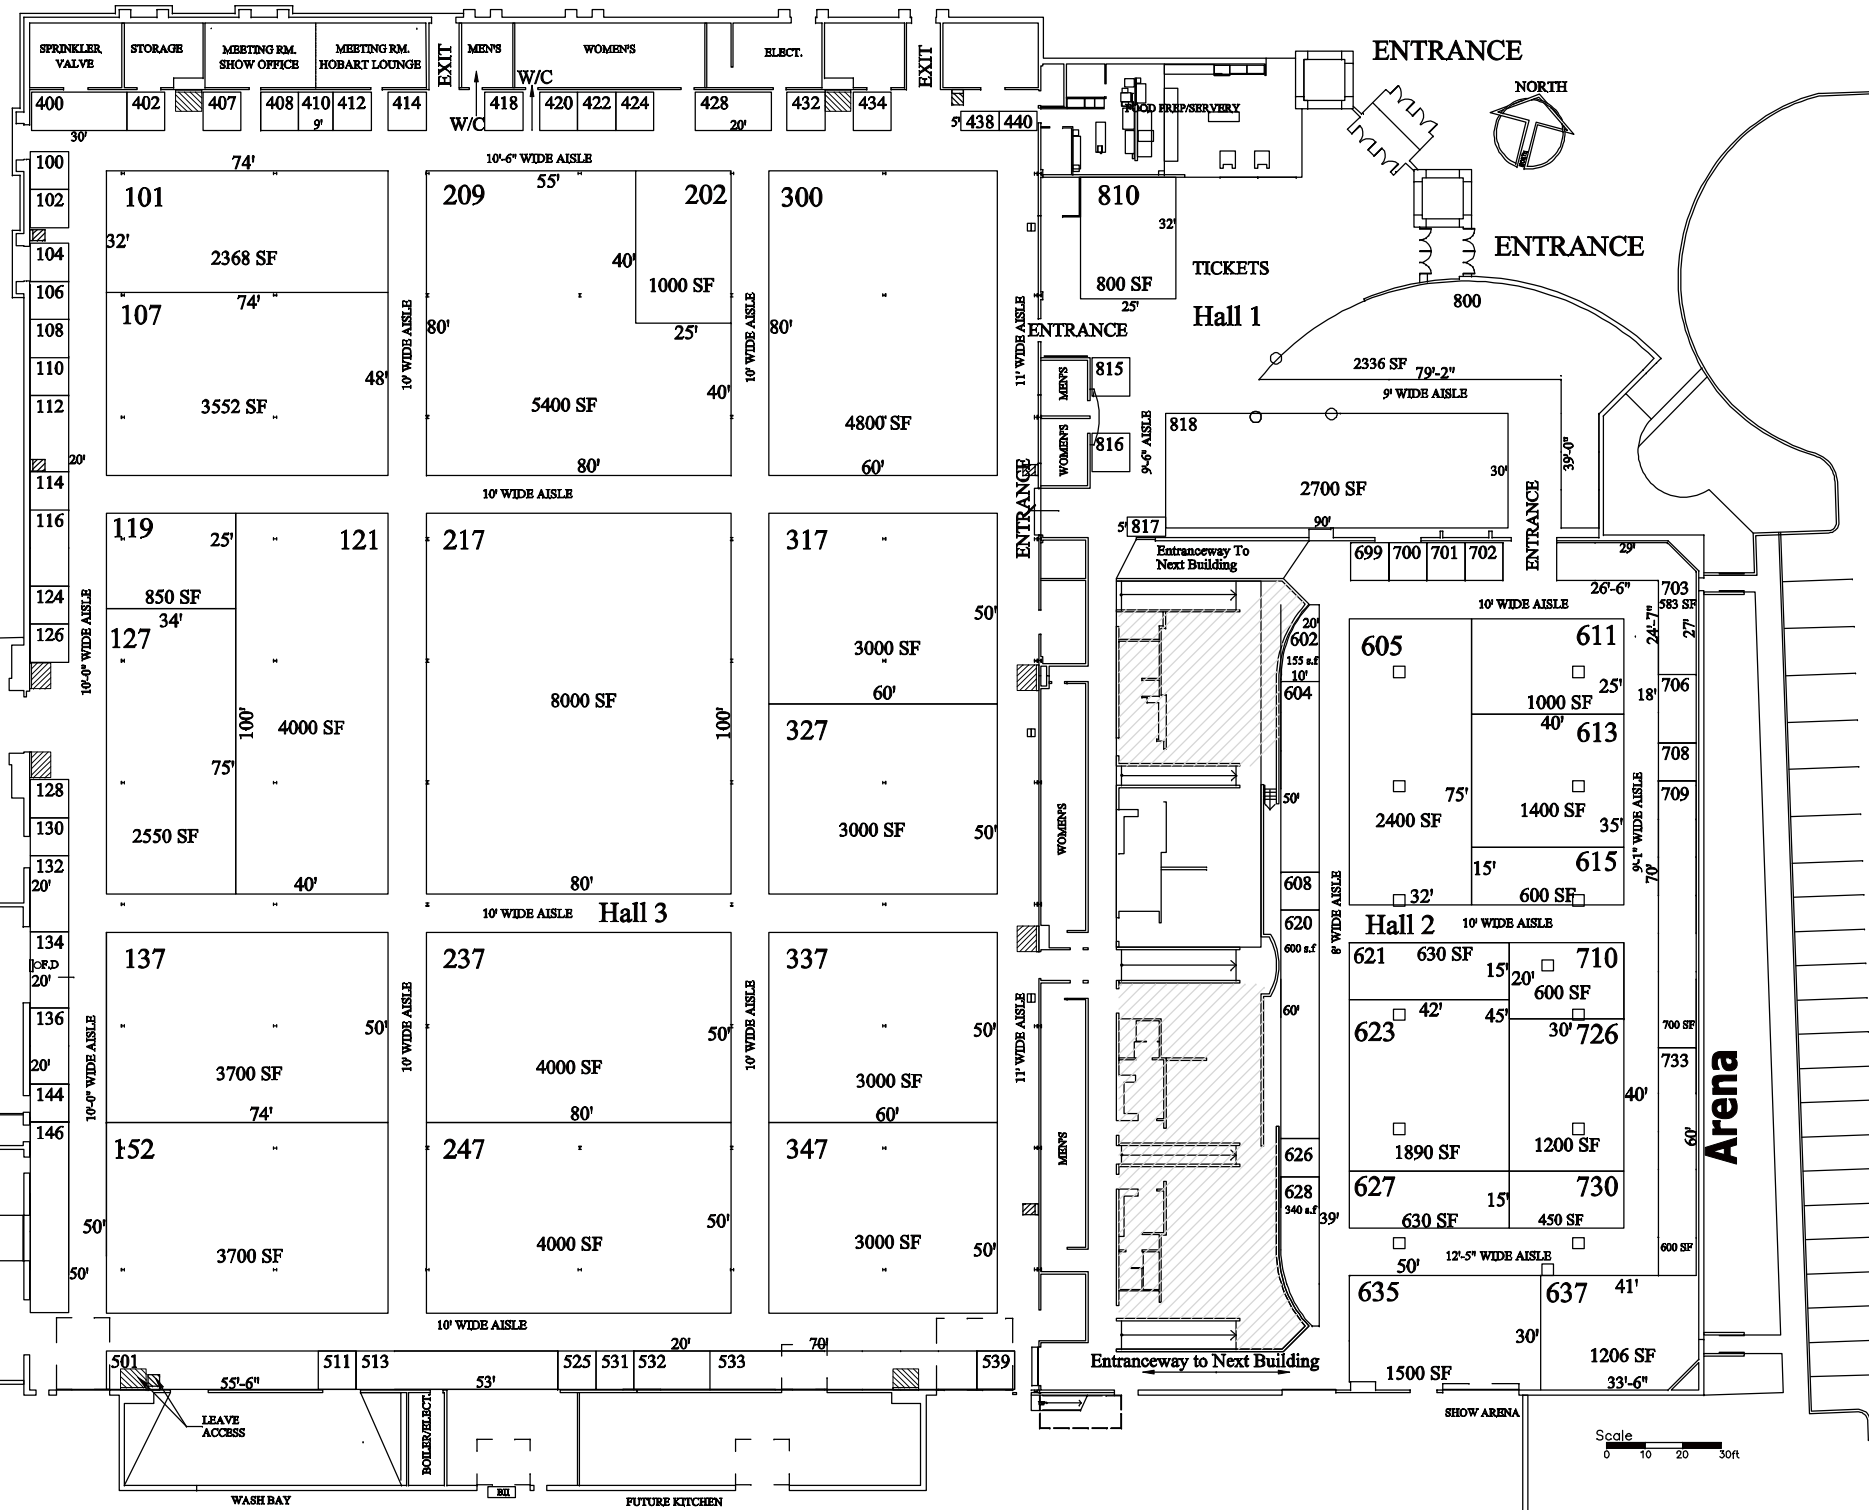

Agriplex

LEGEND:

-  FIRE HOSE CABINETS
-  VENT
-  FLOOR PORT
-  FLOOR DRAIN