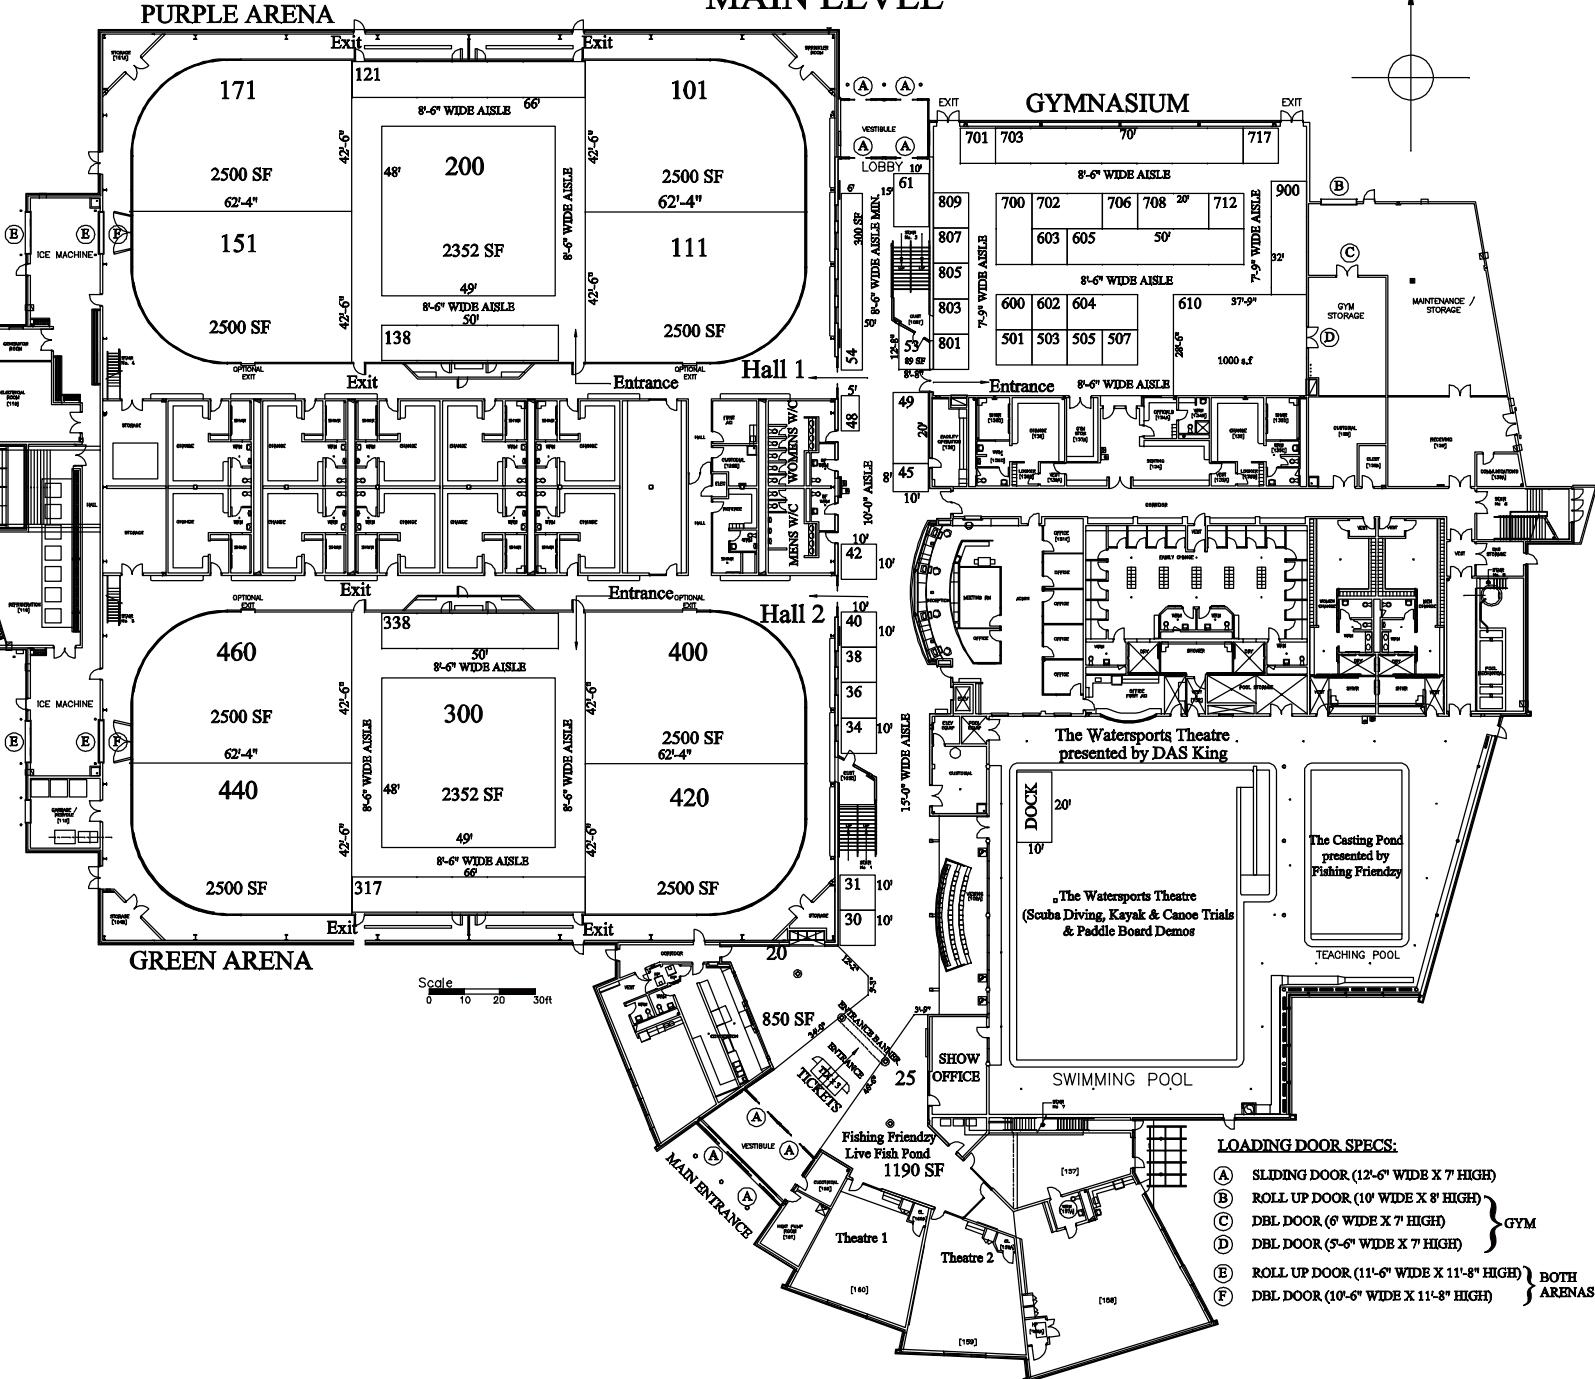

### MAIN LEVEL

NORTH

- LOADING DOOR SPECS:**
- (A) SLIDING DOOR (12'-6" WIDE X 7' HIGH)
  - (B) ROLL UP DOOR (10' WIDE X 8' HIGH)
  - (C) DBL DOOR (6' WIDE X 7' HIGH)
  - (D) DBL DOOR (5'-6" WIDE X 7' HIGH)
  - (E) ROLL UP DOOR (11'-6" WIDE X 11'-8" HIGH)
  - (F) DBL DOOR (10'-6" WIDE X 11'-8" HIGH)
- } GYM  
} BOTH ARENAS